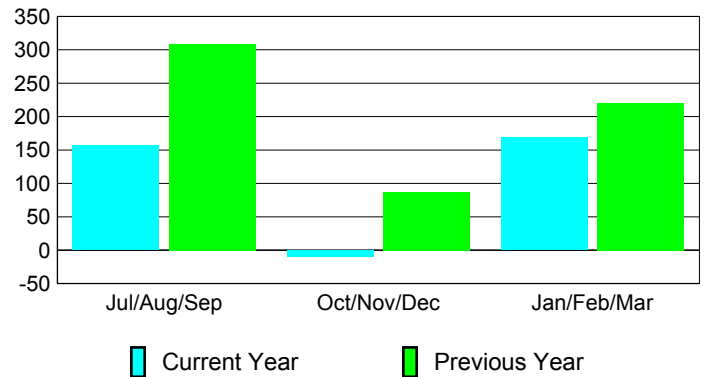

Club Results 2009-2010

Goal, New, Dropped, Gain/Loss

MEMBERSHIP

Membership Results
2009-2010

Membership
2008-2009

Month	Net Memb Goal	Actual New Memb	Actual Dropped Memb	Gain/Loss of Memb	Gain/Loss of Memb
Jul/Aug/Sep	130	276	-119	157	309
Oct/Nov/Dec	100	168	-177	-9	87
Jan/Feb/Mar	140	219	-50	169	220
Totals	370	663	-346	317	616

Membership Results 2009-2010

Goal, New, Dropped, Gain/Loss

Comparison of Club Gain/Loss

Current Year Compared to the Previous Year

Comparison of Membership Gain/Loss

Current Year Compared to the Previous Year

YTD Status Quo Clubs 2009-2010

Status Quo Clubs Compared to Status Quo Members

Gender Comparison 2009-2010