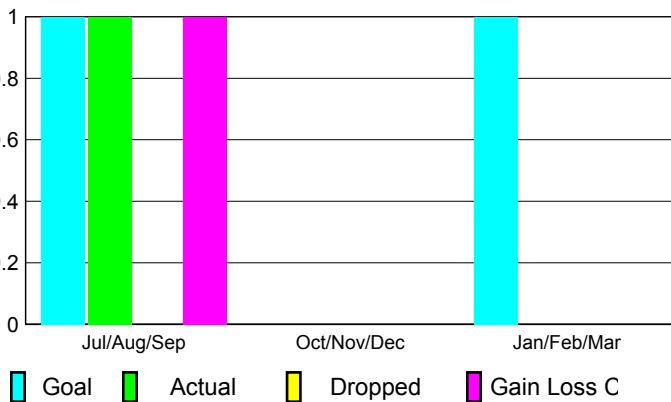

2009-2010 GMT Quarterly Report for District (or Undistricted) **District 355 E**

GMT: YOUN-TONG CHUNG

Location: REPUBLIC OF KOREA

GMT CA: 5

CLUBS

Club Results
2009-2010

Clubs
2008-2009

Month	New Club Goal	Actual New Clubs	Actual Dropped Clubs	Gain/Loss of Clubs	Gain/Loss of Clubs
Jul/Aug/Sep	1	1	0	1	0
Oct/Nov/Dec	0	0	0	0	0
Jan/Feb/Mar	1	0	0	0	0
Totals	2	1	0	1	0

Club Results 2009-2010

Goal, New, Dropped, Gain/Loss

MEMBERSHIP

Membership Results
2009-2010

Membership
2008-2009

Month	Net Memb Goal	Actual New Memb	Actual Dropped Memb	Gain/Loss of Memb	Gain/Loss of Memb
Jul/Aug/Sep	130	276	-119	157	309
Oct/Nov/Dec	100	168	-177	-9	87
Jan/Feb/Mar	140	219	-50	169	220
Totals	370	663	-346	317	616