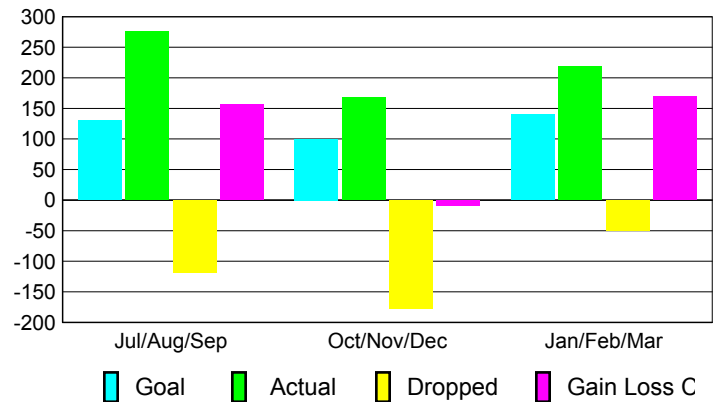

Club Results 2009-2010

Goal, New, Dropped, Gain/Loss

MEMBERSHIP

Membership Results
2009-2010

Membership
2008-2009

Month	Net Memb Goal	Actual New Memb	Actual Dropped Memb	Gain/Loss of Memb	Gain/Loss of Memb
Jul/Aug/Sep	130	276	-119	157	309
Oct/Nov/Dec	100	168	-177	-9	87
Jan/Feb/Mar	140	219	-50	169	220
Totals	370	663	-346	317	616

Membership Results 2009-2010

Goal, New, Dropped, Gain/Loss

Comparison of Club Gain/Loss

Current Year Compared to the Previous Year

Comparison of Membership Gain/Loss

Current Year Compared to the Previous Year